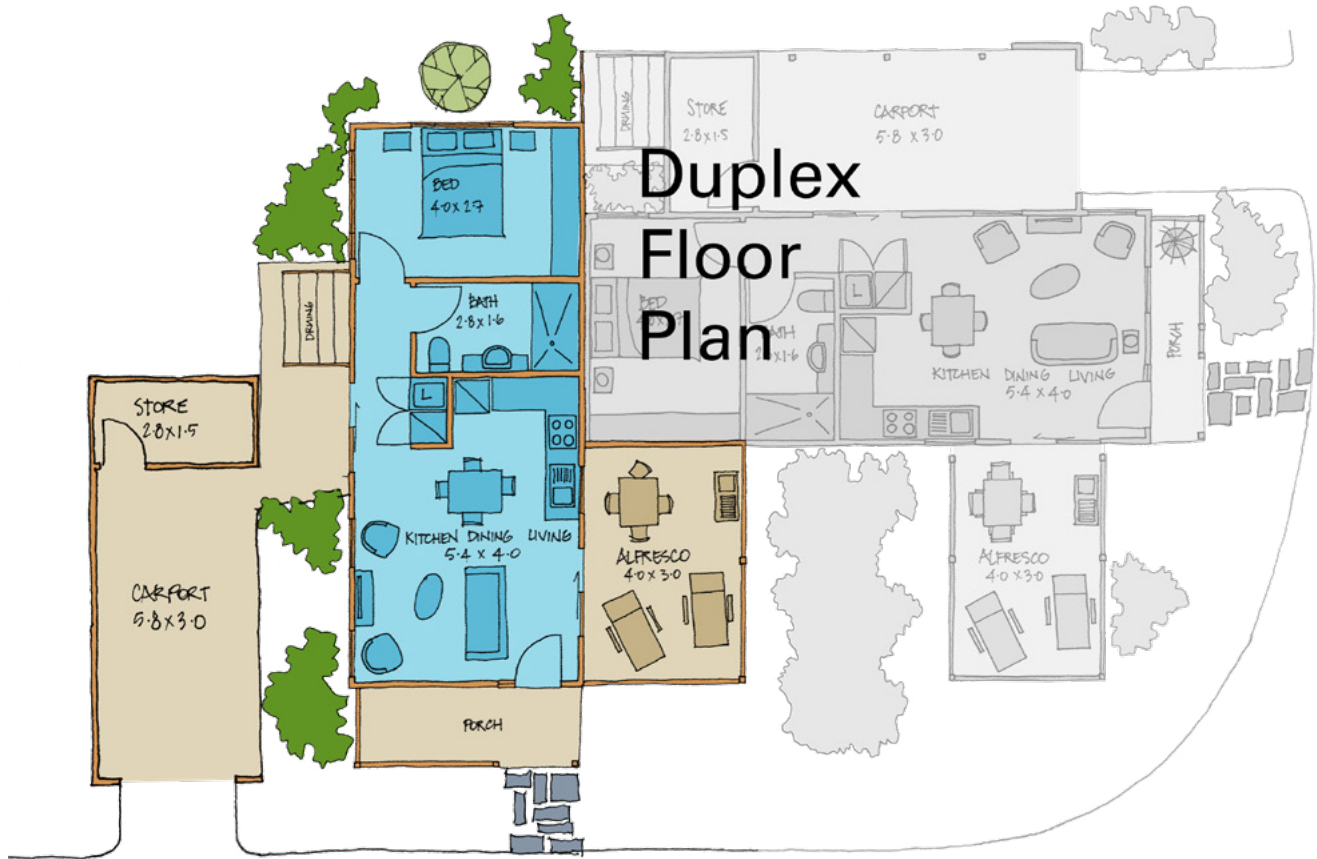

CECILIA (DUPLEX)

Bedrooms: 1 WC: 1 Bathrooms: 1 Carparks: 1 Under roof: 85.13 m²

Providence Lifestyle
Waterbrook Resort

Darlene Formentin
Sales Consultant for Waterbrook Resort
T 0403 379 007 E darlene@providencelifestyle.com.au

Download price list at waterbrook.providencelifestyle.com.au

Images are for illustration purposes only and may be subject to change due to availability of materials, compliance or design considerations. Prices and home sizes are subject to change. Garage doors available on selected sites at an additional cost. Carport size and capacity may vary depending on the individual lot size.

Information correct as of April 2026.

CECILIA (DUPLEX)

Bedrooms: 1 WC: 1 Bathrooms: 1 Carparks: 1 Under roof: 85.13 m²

Download price list at waterbrook.providencelifestyle.com.au

FUTURE STAGES

FUTURE STAGES