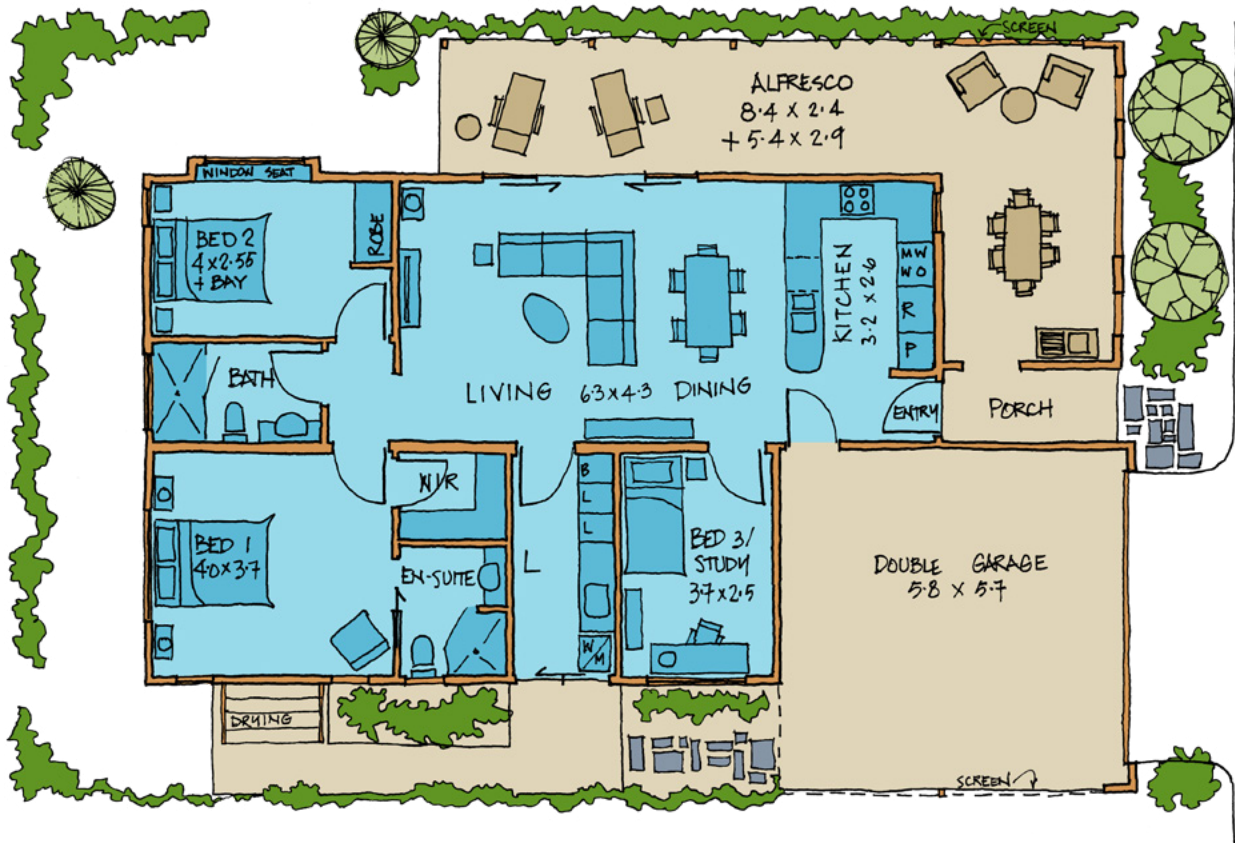

FEELING GROOVY

Bedrooms: 3 WC: 2 Bathrooms: 2 Carparks: 2 Under roof: 172.4 m²

Providence Lifestyle
Waterbrook Resort

Darlene Formentin

Sales Consultant for Waterbrook Resort

T 0403 379 007 E darlene@providencelifestyle.com.au

Download price list at waterbrook.providencelifestyle.com.au

Images are for illustration purposes only and may be subject to change due to availability of materials, compliance or design considerations. Prices and home sizes are subject to change. Garage doors available on selected sites at an additional cost. Carport size and capacity may vary depending on the individual lot size.

Information correct as of April 2026.

FEELING GROOVY

Bedrooms: 3 WC: 2 Bathrooms: 2 Carparks: 2 Under roof: 172.4 m²

Download price list at waterbrook.providencelifestyle.com.au

Armadale Road

Gray Road

Clubhouse