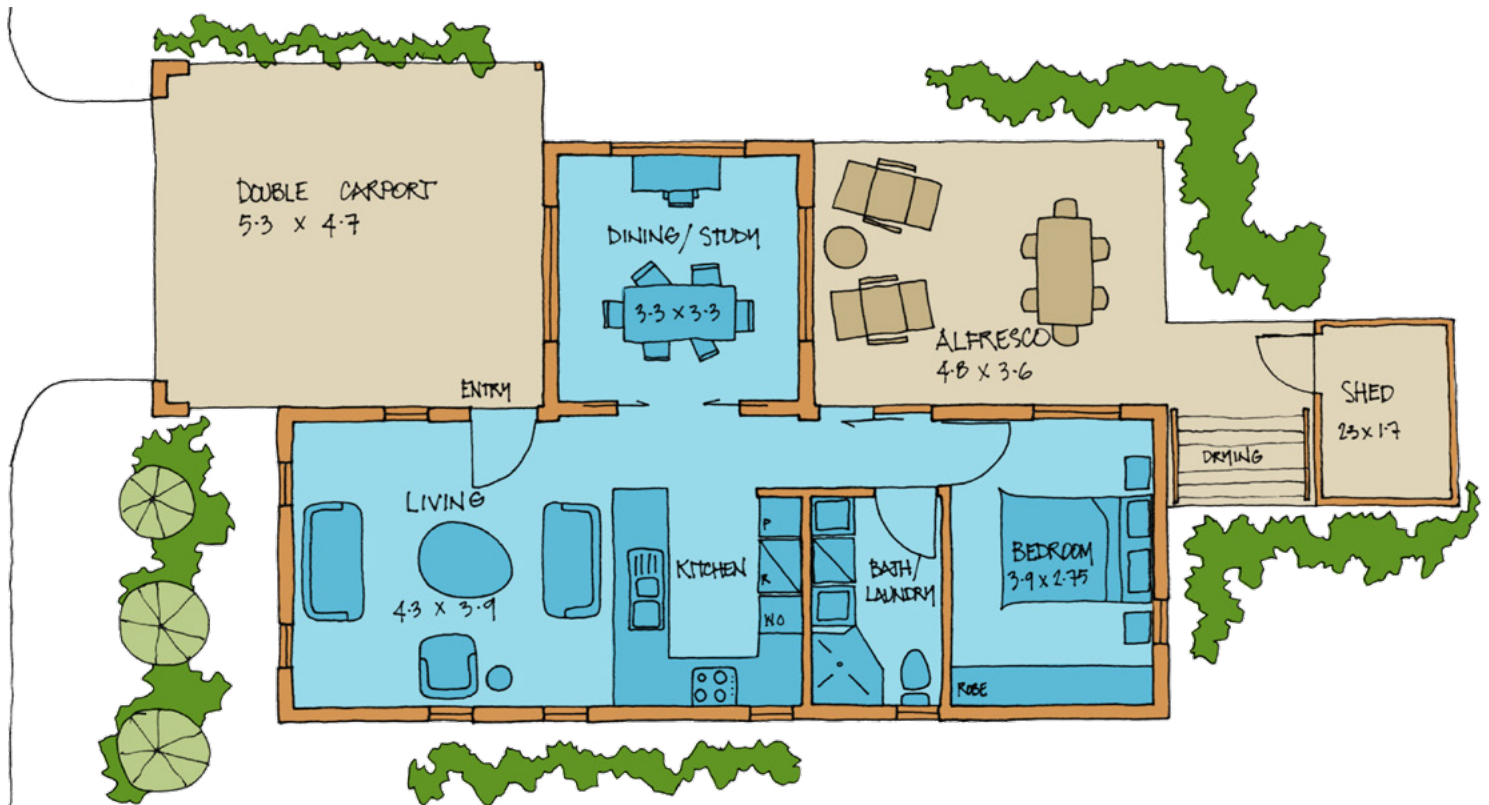

TICKLED PINK

Bedrooms: 1 WC: 1 Bathrooms: 1 Carports: 2 Under roof: 109 m²

Providence Lifestyle
Waterbrook Resort

Darlene Formentin

Sales Consultant for Waterbrook Resort

T 0403 379 007 E darlene@providencelifestyle.com.au

Download price list at waterbrook.providencelifestyle.com.au

Images are for illustration purposes only and may be subject to change due to availability of materials, compliance or design considerations. Prices and home sizes are subject to change. Garage doors available on selected sites at an additional cost. Carport size and capacity may vary depending on the individual lot size.

Information correct as of April 2026.